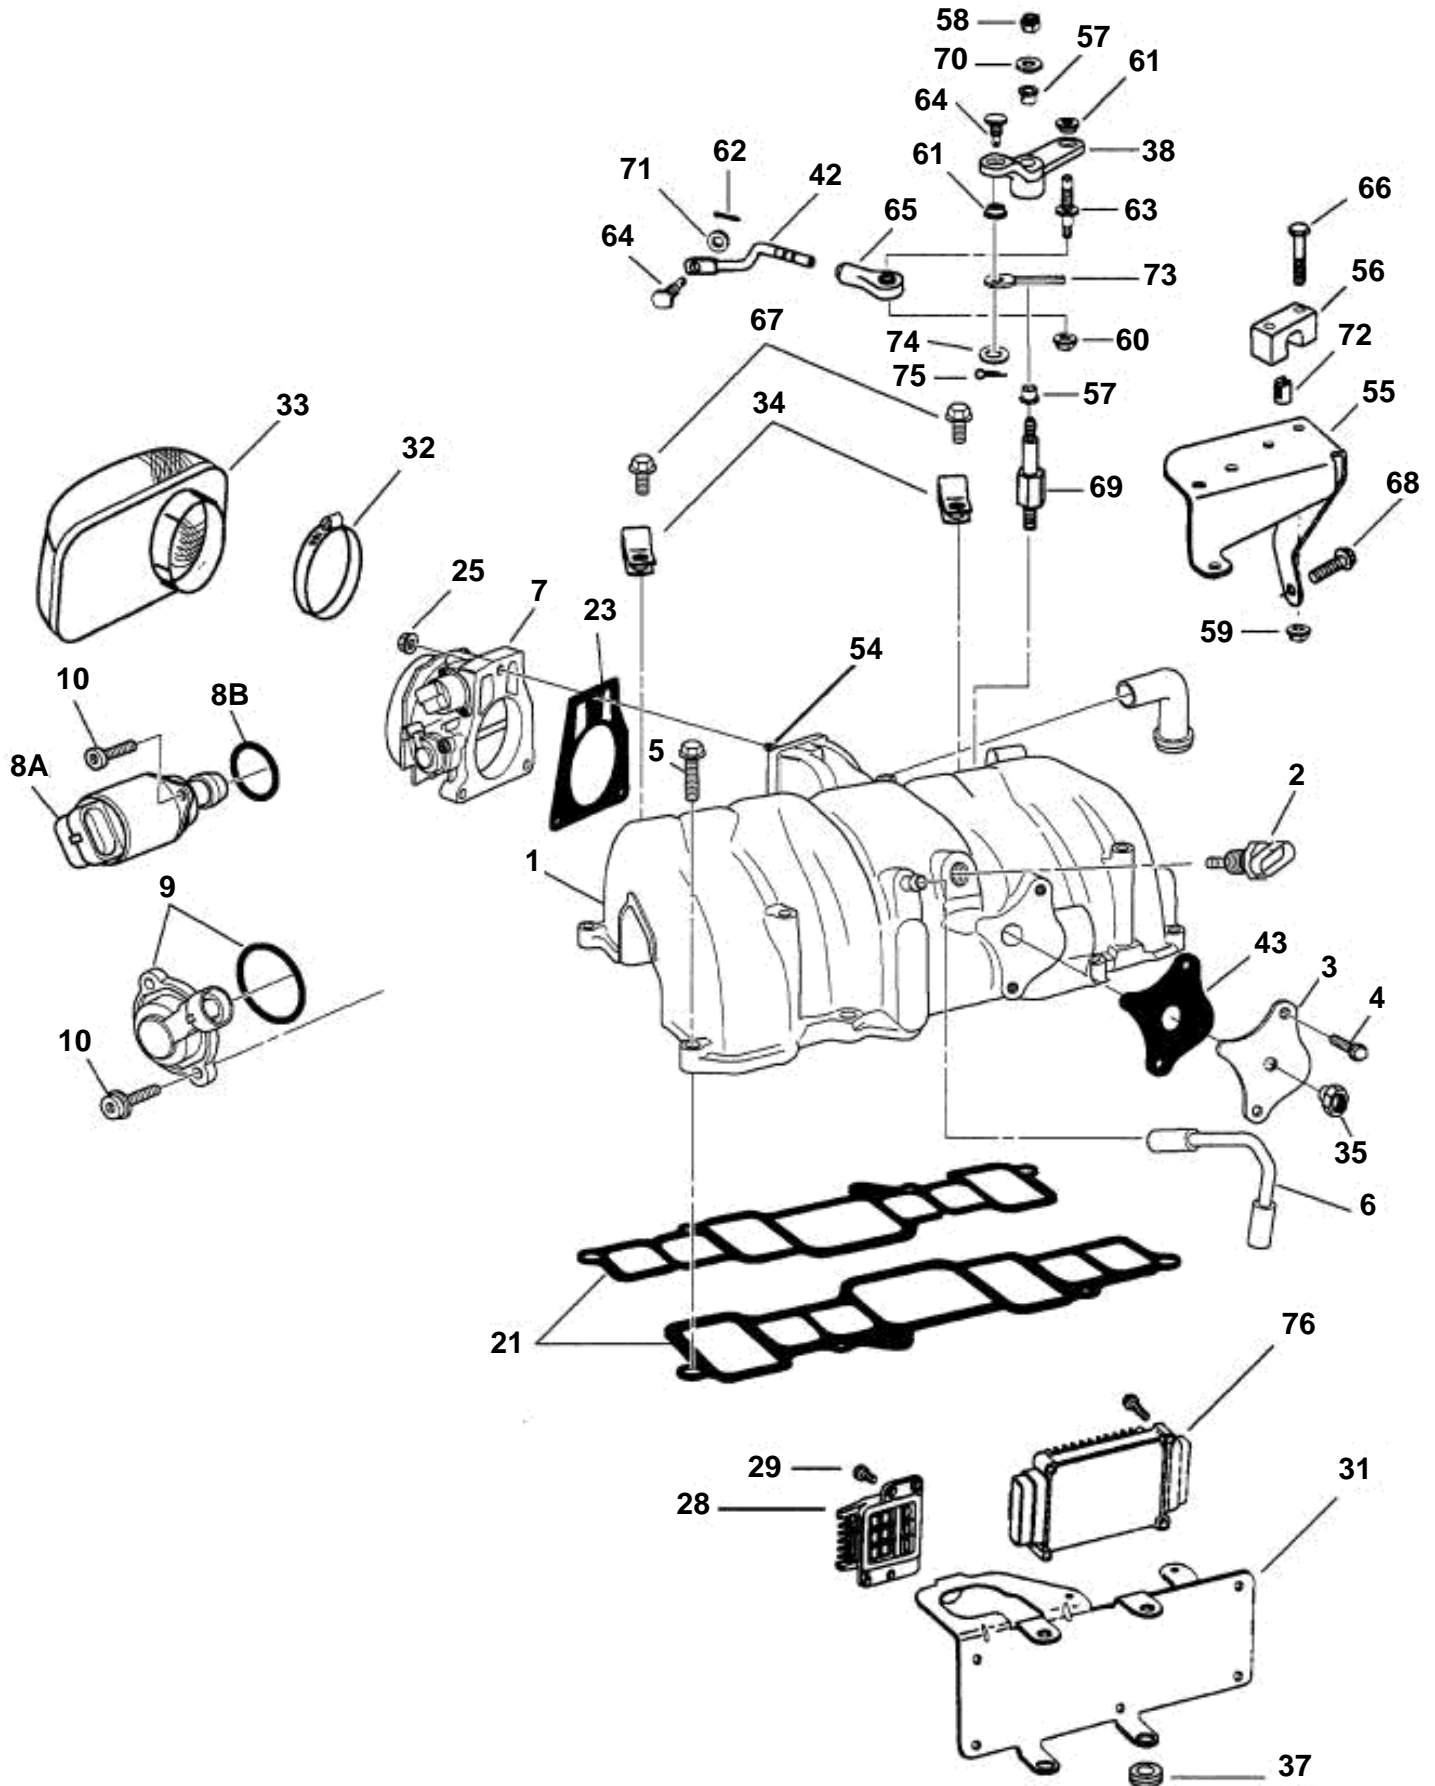

INTAKE MANIFOLD, UPPER, Gi

INTAKE MANIFOLD, UPPER, Gi

REF	PART NO.	QTY	DESCRIPTION
1	3857685	1	Manifold, Upper
2	3854527	1	Temperature sensor, MAT
3	3857186	1	Cover, EGR opening
4	3858499	2	Screw, EGR sover
5	3857473	8	Bolt, Upper to lower intake
6	3857488	1	Tube
7	3857691	1	Throttle body
8a	3857696	1	Iac valve
8b	3858054	1	· O-ring, IAC
9	3857487	1	Sensor, TPS
10	3857693	1	Screw kit, IAC & TPS
21	3857475	2	Gasket, Upper to lower intake
23	3857476	1	Gasket, Throttle body to intake
25	3857679	3	Nut, Throttle body attachment
28	3854521	1	Control unit
29	3852115	2	Screw, Knock module to intake
31	3857319	1	Bracket, ECU, throttle
32	3852604	1	Clamp, Flame arrestor
33	3856980	1	Flame trap
34	3857437	2	Clamp, Fuel lines to plenum
35	3857436	1	Fitting, Pulse limiter elbow to EGR cover
37	941263	2	Grommet, ECU bracket
38	3854741	1	Lever, Throttle cable
42	3856974	1	Link, Throttle lever to throttle body
43	3857226	1	Gasket, EGR sover
54	3857486	3	Stud, Throttle body attachment
55	3856983	1	Bracket, Throttle
56	3850266	1	Anchorage, Throttle
57	3852094	2	Bushing, Throttle
58	3852005	1	Nut, Throttle
59	3852118	1	Nut, Throttle
60	3853729	1	Nut, Throttle
61	3854744	3	Nut, Throttle
62	3852052	1	Cotter pin, Throttle
63	3857490	1	Pin, Throttle
64	3854743	2	Pin, Throttle
65	3857491	1	Link, Throttle
66	3852048	1	Screw, Anchor
67	3853398	2	Screw, Clamp, fuel lines to upper intake
68	3853398	2	Screw, Anchor bracket to upper intake
69	3856975	1	Spacer, Throttle lever
70	3852189	1	Washer, Throttle lever
71	3852193	1	Washer, Throttle lever
72	3852019	1	Retainer, Throttle cable attachment
73	3850941	1	Adapter, Throttle cable attachment
74	3852193	1	Washer, Throttle cable attachment
75	3852052	1	Cotter pin, Throttle cable attachment
76	3857776	1	Ecu